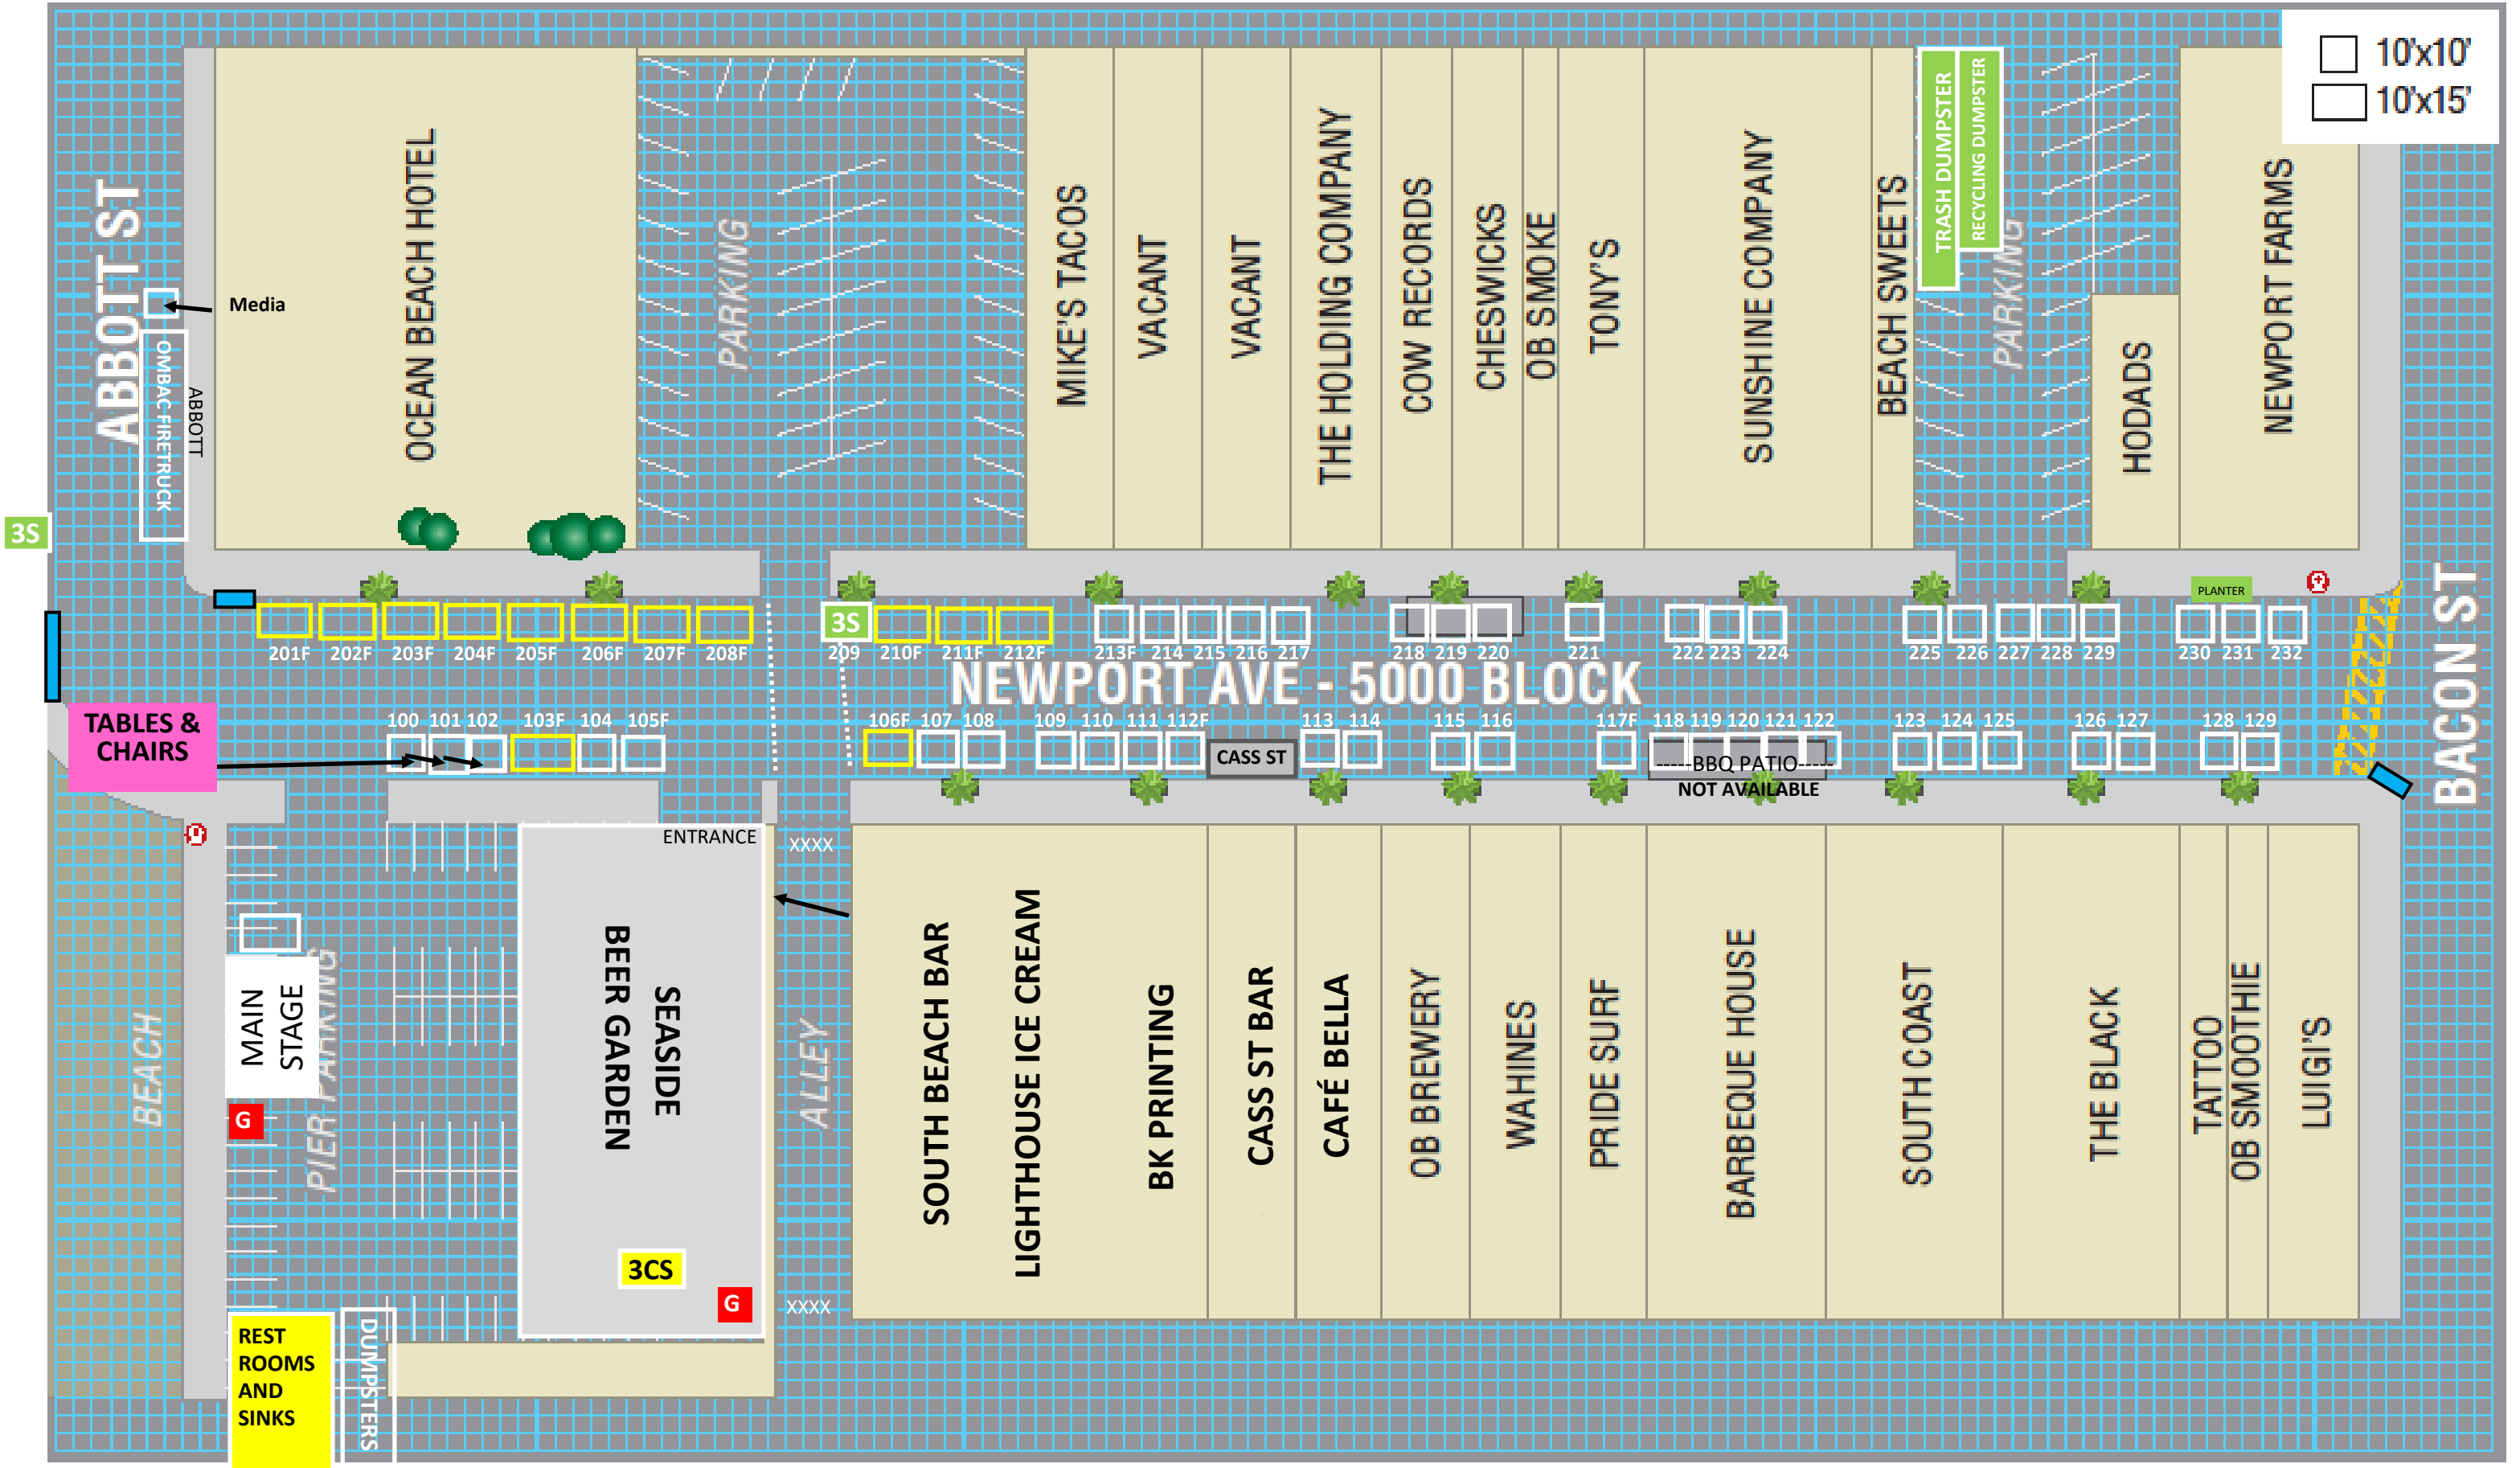

5000 BLOCK NEWPORT AVENUE BOOTHS

2024

STORM DRAINS 3CS 3-COMPARTMENT SINKS RRM RESTROOMS G GENERATORS

□ 10'x10'
□ 10'x15'

3S

3S

NEWPORT AVE - 5000 BLOCK

TABLES & CHAIRS

OCEAN BEACH HOTEL

PARKING

MIKE'S TACOS

VACANT

VACANT

THE HOLDING COMPANY

COW RECORDS

CHESWICKS

OB SMOKE

TONY'S

SUNSHINE COMPANY

BEACH SWEETS

PARKING

HODADS

NEWPORT FARMS

MAIN STAGE

SEASIDE BEER GARDEN

3CS

G

ALLEY

SOUTH BEACH BAR
LIGHTHOUSE ICE CREAM

BK PRINTING

CASS ST BAR

CAFÉ BELLA