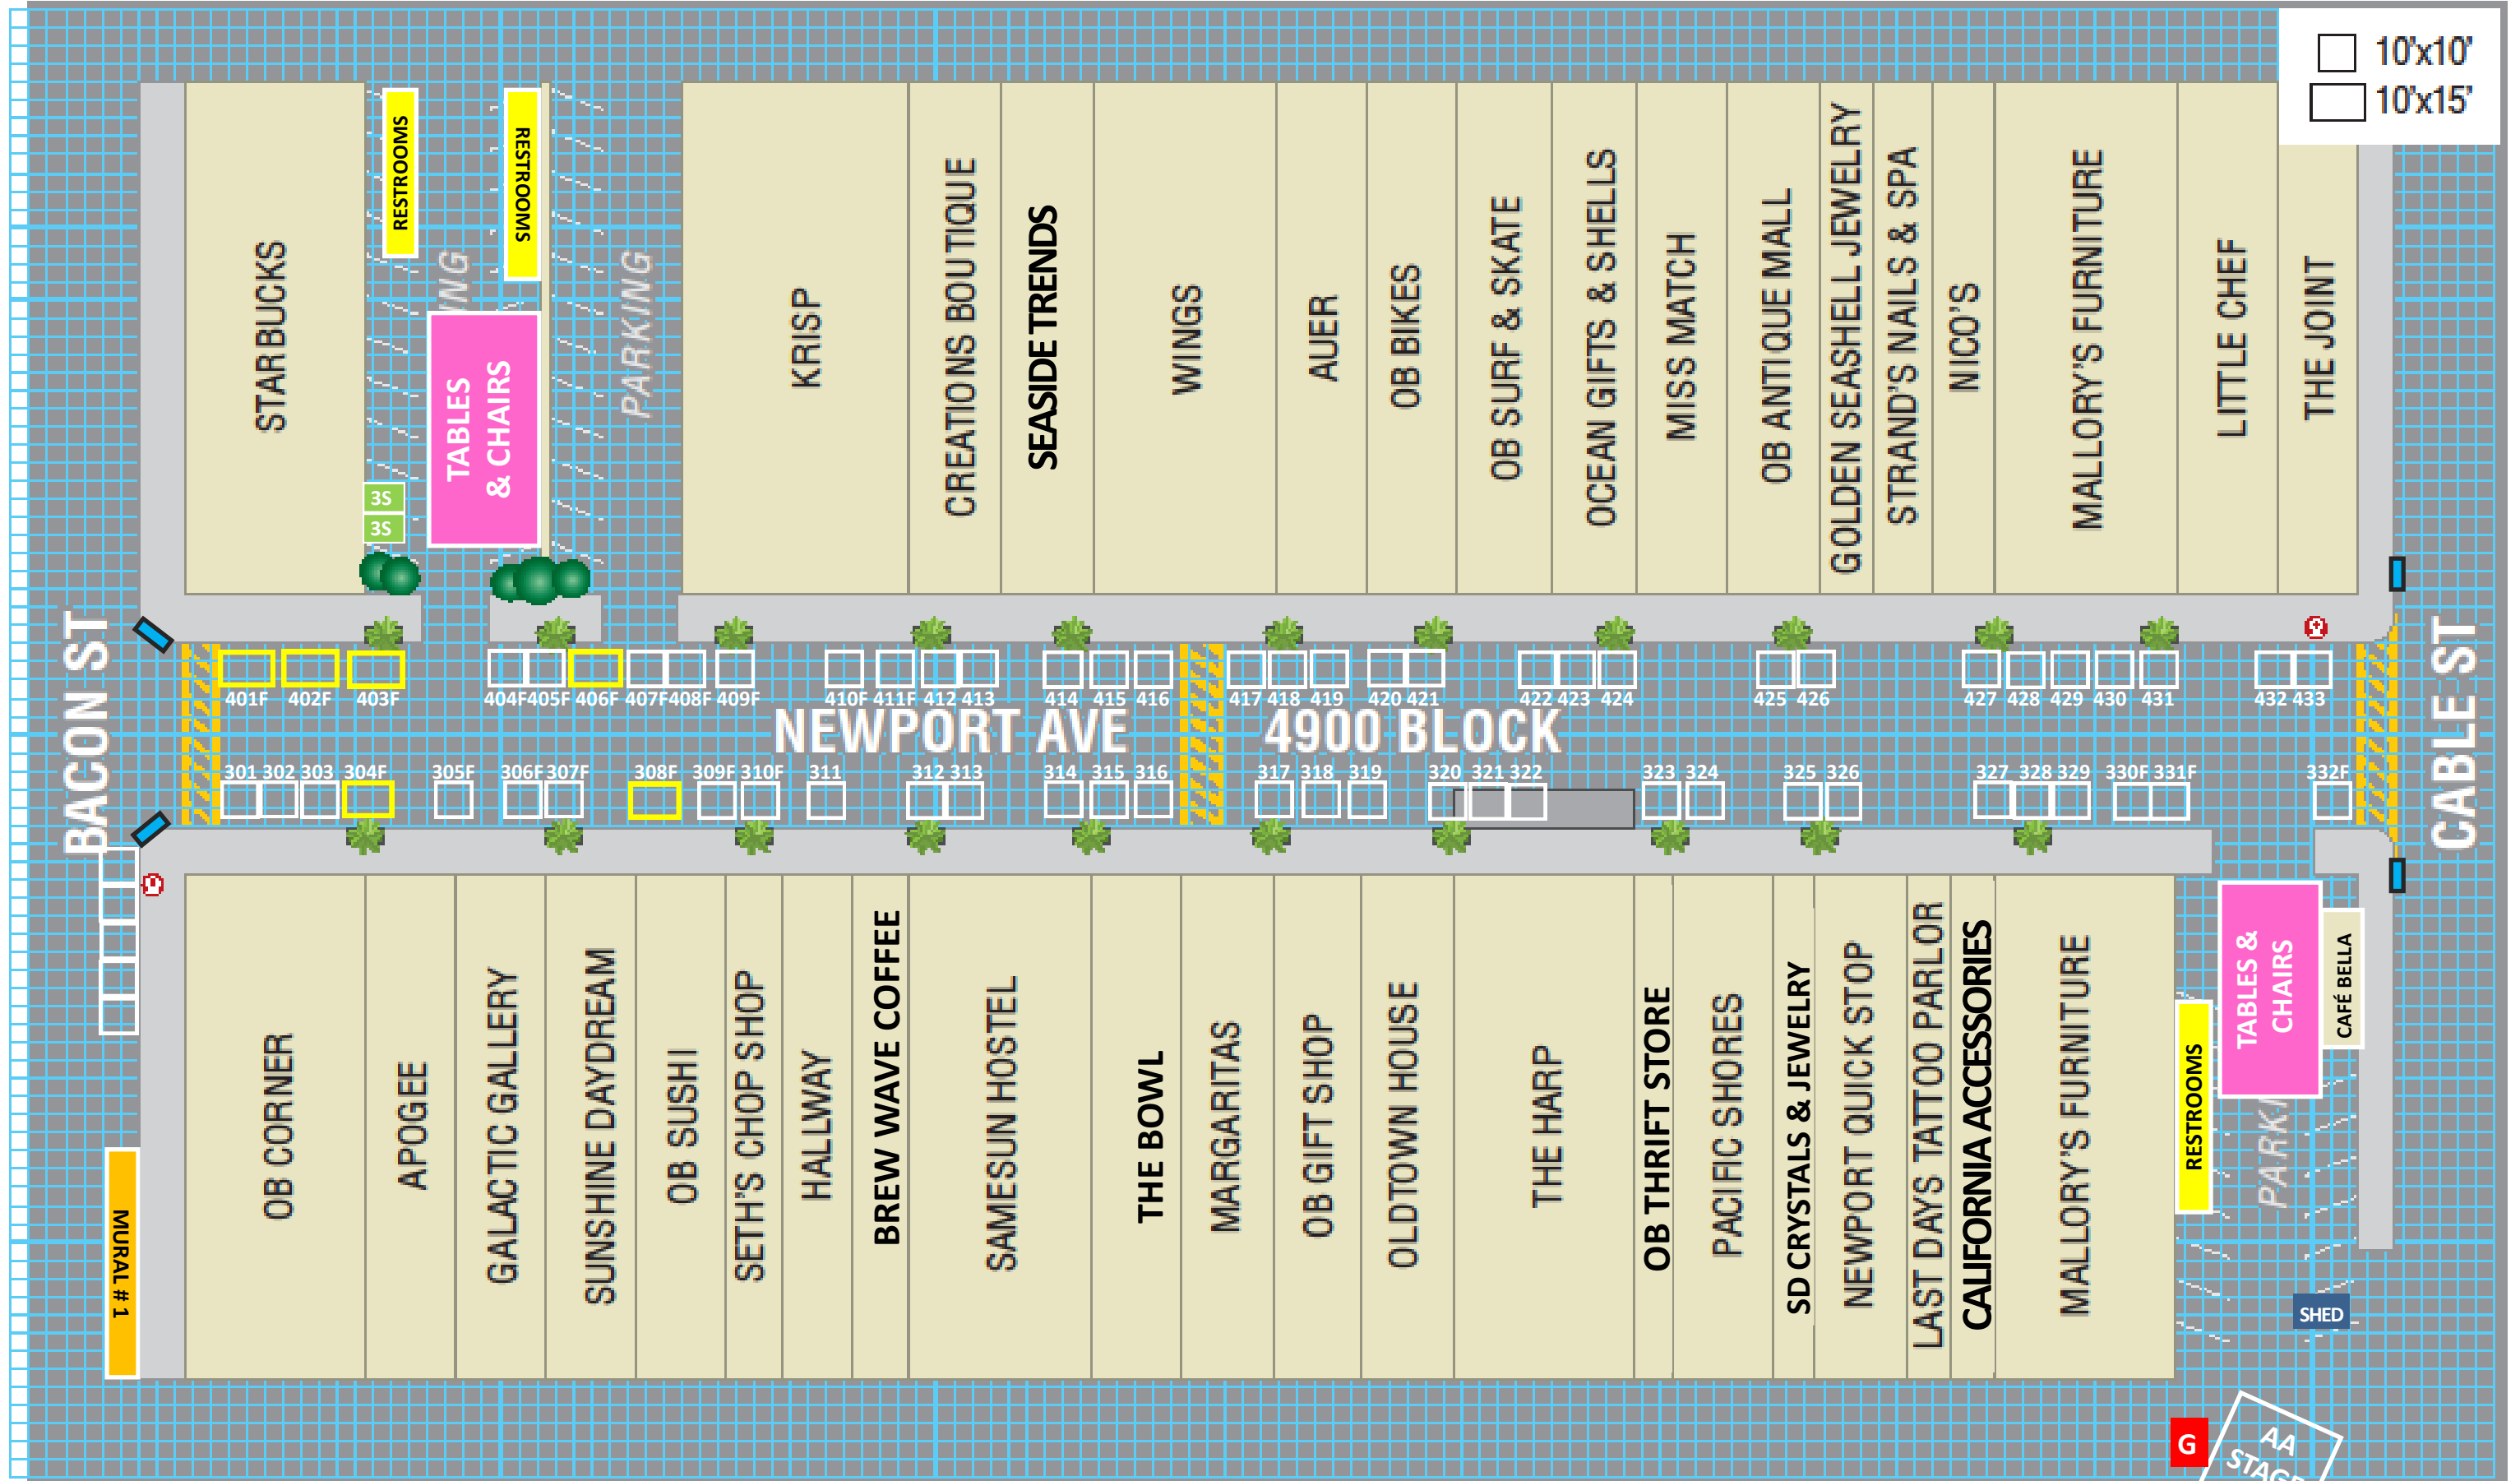

4900 BLOCK OF NEWPORT AVENUE BOOTHS, BP BAND PARKING

■ STORM DRAIN   
 ■ 3S 3-COMP SINKS   
 ■ RRM RESTROOMS   
 ■ G GENERATORS

2023

10'x10'  
 10'x15'

**G** 4A STAGE

RESTROOMS

TABLES & CHAIRS

CAFÉ BELLA

SHED

PARKING

APOGEE

GALACTIC GALLERY

SUNSHINE DAYDREAM

OB SUSHI

SETH'S CHOP SHOP

HALLWAY

BREW WAVE COFFEE

SAMESUN HOSTEL

THE BOWL

MARGARITAS

OB GIFT SHOP

OLDTOWN HOUSE

THE HARP

OB THRIFT STORE

STRAND'S NAILS & SPA

NICO'S

MALLORY'S FURNITURE

LITTLE CHEF

THE JOINT

BACON ST

CABLE ST

NEWPORT AVE 4900 BLOCK