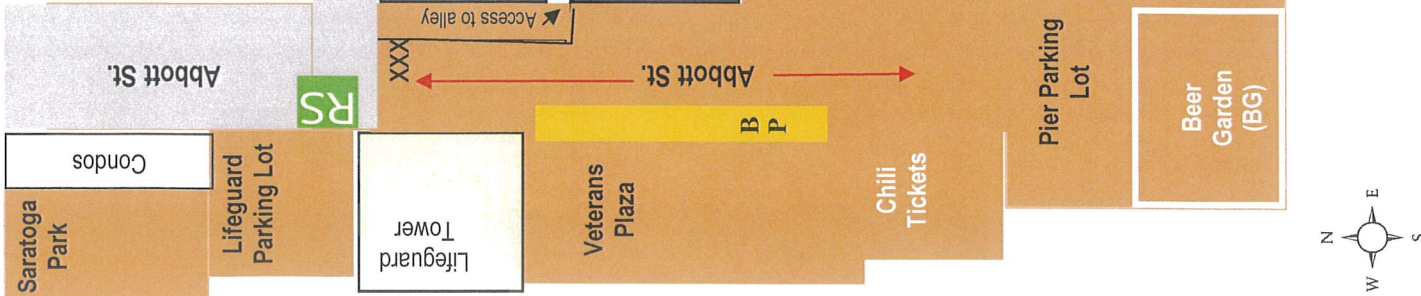

Event Footprint Legend:

- Venue Footprint
- Parking Lot Agreement
- Trolley Drop Off & Pickup
- Replacement ADA Parking
- ADA Drop Off
- Bike Valet Area

Notes:

- ADA Replacement Parking**
- 20 ADA spaces will be replaced.
 - 10—Santa Monica Ave. + 10-Newport Ave.
 - ADA drop off location on corner of Santa Monica Ave. & Bacon St.
 - ADA signage provided by ACME Supply

ADA Replacement map is located at OceanBeach-SanDiego.com under the event page.

RS Ride Share Drop Off & Pickup Location

BP Band Parking

RS

T

- Venue Footprint
- Parking Lot Agreement
- Trolley Drop Off & Pickup
- Replacement ADA Parking
- ADA Drop Off
- Bike Valet Area

Notes:

- ADA Replacement Parking**
- 20 ADA spaces will be replaced.
 - 10—Santa Monica Ave. + 10-Newport Ave.
 - ADA drop off location on corner of Santa Monica Ave. & Bacon St.
 - ADA signage provided by ACME Supply

ADA Replacement map is located at OceanBeach-SanDiego.com under the event page.

RS Ride Share Drop Off & Pickup Location

BP Band Parking

RS

T