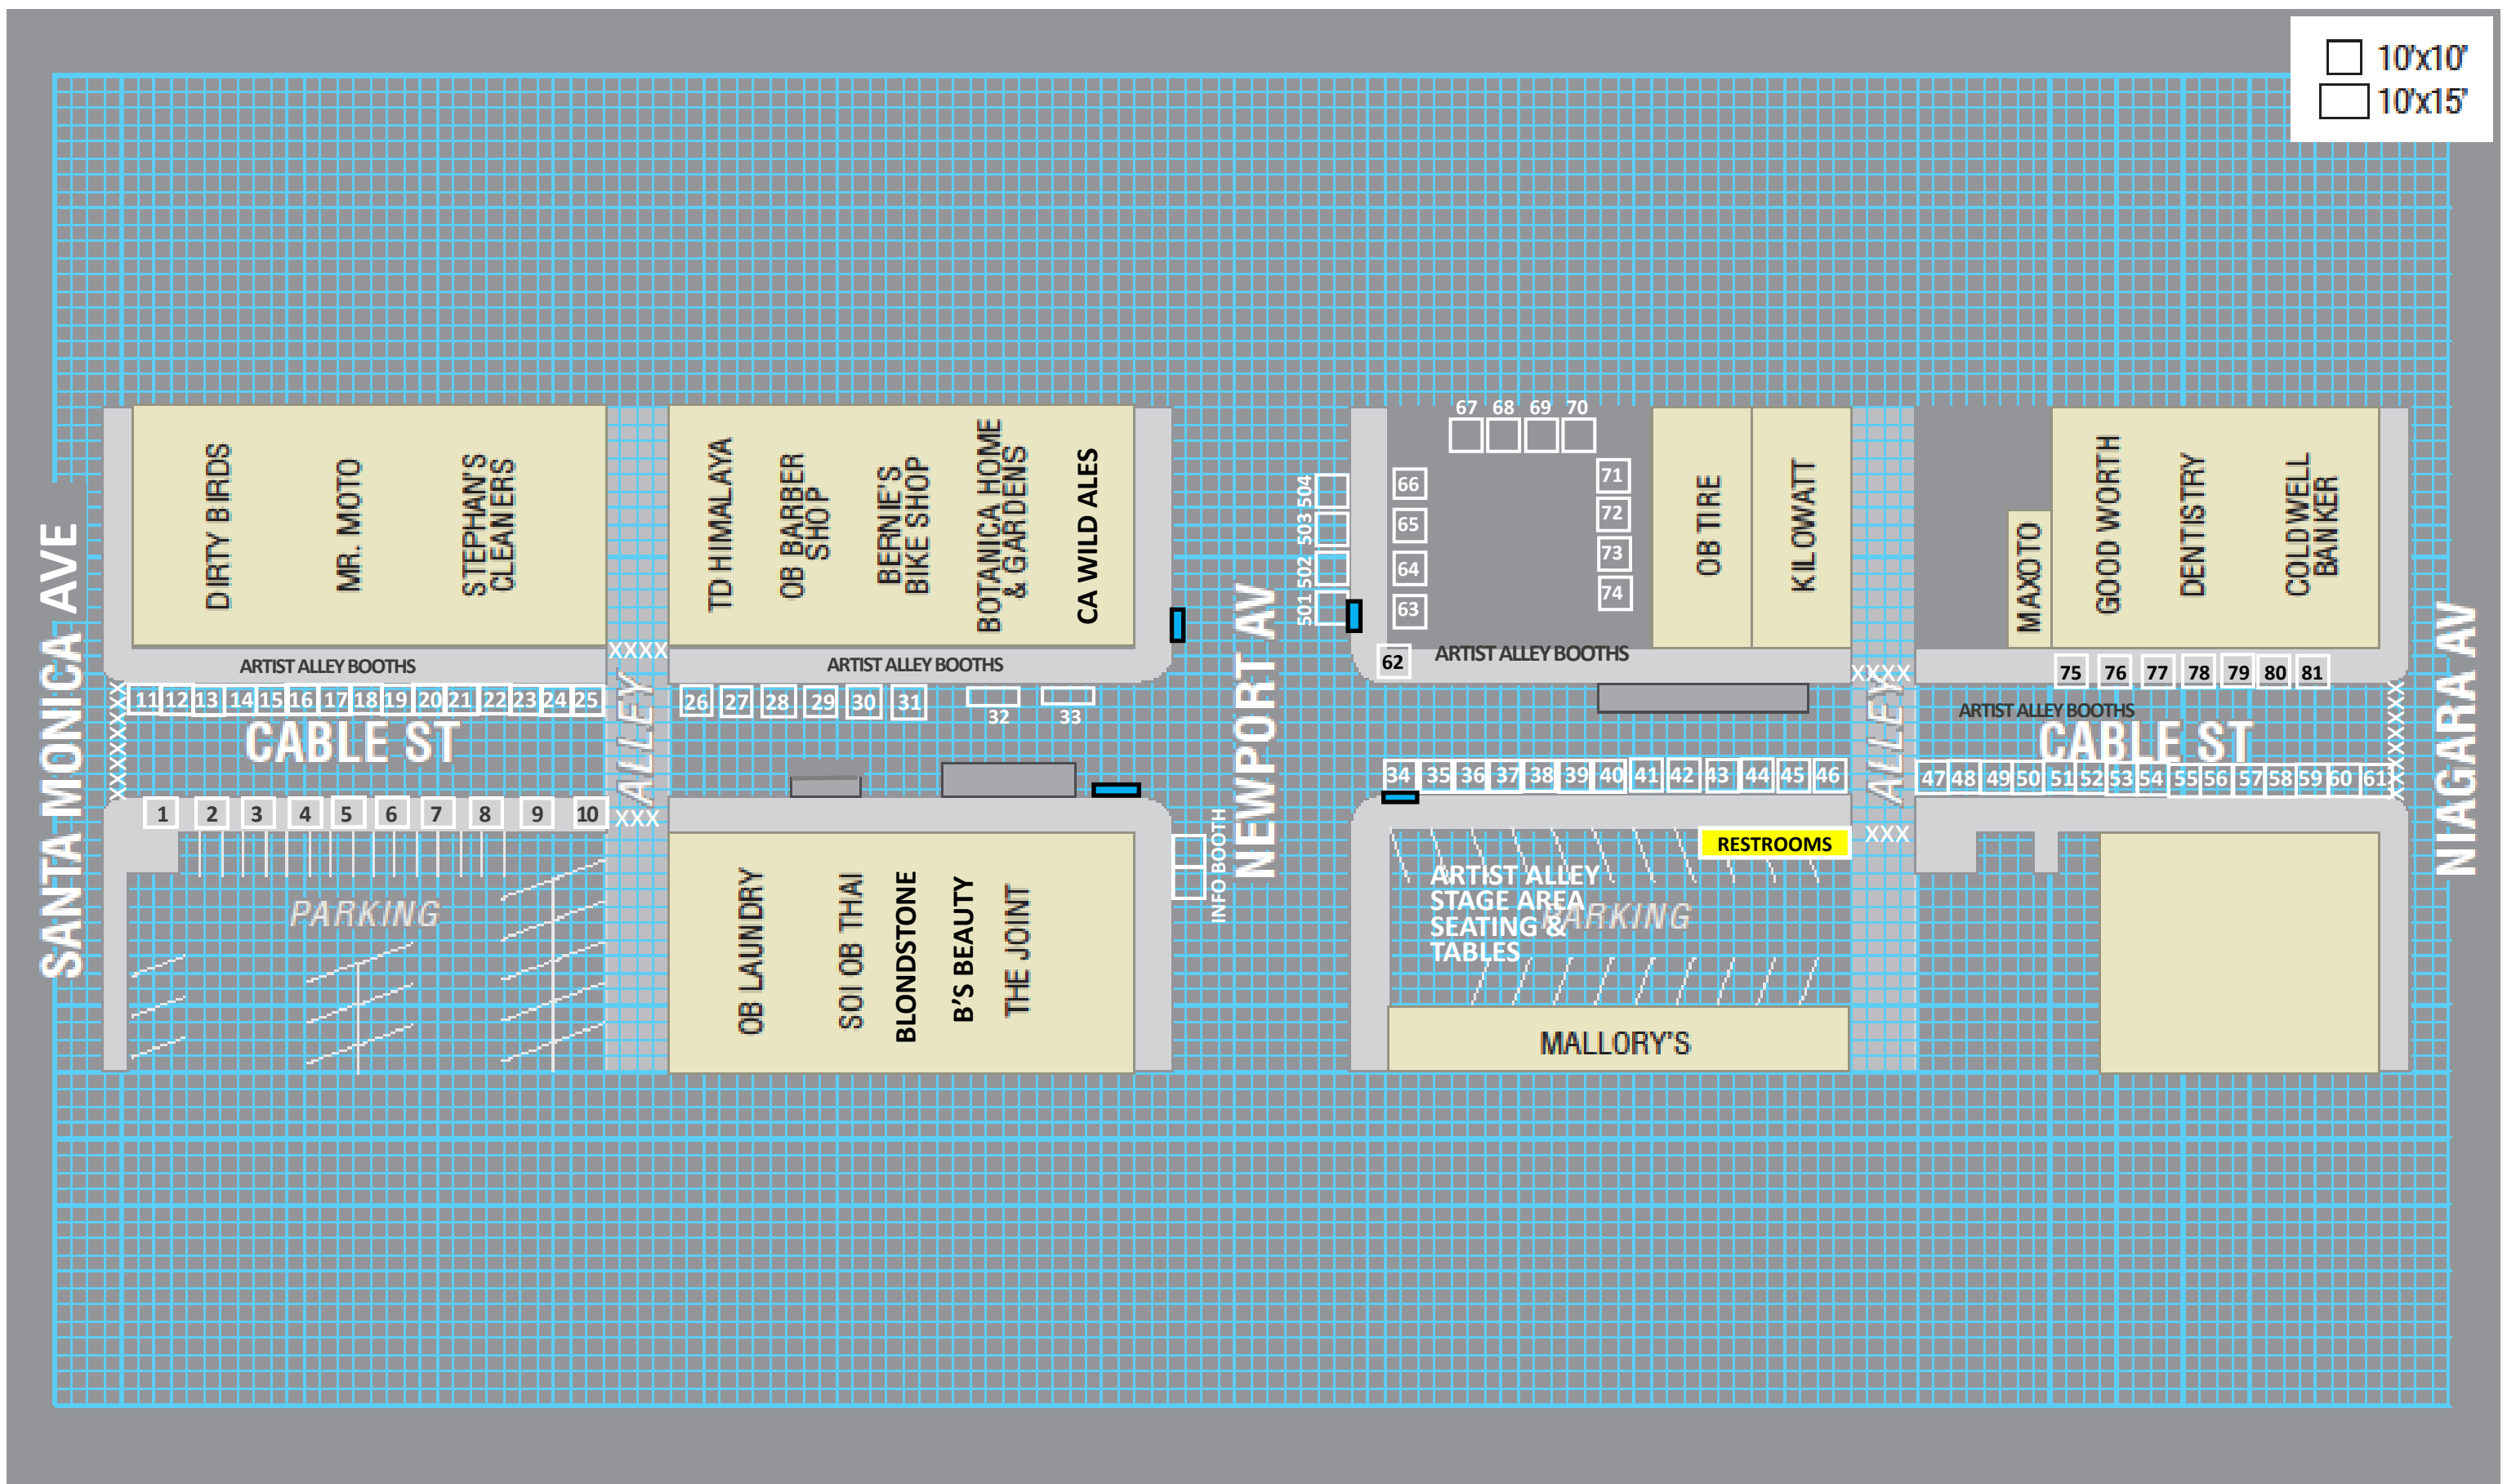

CABLE STREET BOOTH MAP - ARTIST ALLEY BOOTHS

 STORM DRAINS
 RRM RESTROOMS
 BP BAND PARKING
 G GENERATORS

10'x10'
 10'x15'

SANTA MONICA AVE

NIAGARA AV

NEWPORT AV

CABLE ST

CABLE ST

PARKING

ARTIST ALLEY
STAGE AREA
SEATING &
TABLES

RESTROOMS

MALLORY'S

ARTIST ALLEY BOOTHS

ARTIST ALLEY BOOTHS

ARTIST ALLEY BOOTHS

ARTIST ALLEY BOOTHS

INFO BOOTH

501 502 503 504

ALLEY

ALLEY

11 12 13 14 15 16 17 18 19 20 21 22 23 24 25

26 27 28 29 30 31 32 33

34 35 36 37 38 39 40 41 42 43 44 45 46

47 48 49 50 51 52 53 54 55 56 57 58 59 60 61

62 63 64 65 66 67 68 69 70 71 72 73 74

75 76 77 78 79 80 81

1 2 3 4 5 6 7 8 9 10

OB LAUNDRY
SOI OB THAI
BLONDSTONE
B'S BEAUTY
THE JOINT

DIRTY BIRDS
MR. MOTO
STEPHAN'S CLEANERS

TD HIMALAYA
OB BARBER SHOP
BERNIE'S BIKE SHOP
BOTANICA HOME & GARDENS
CA WILD ALES